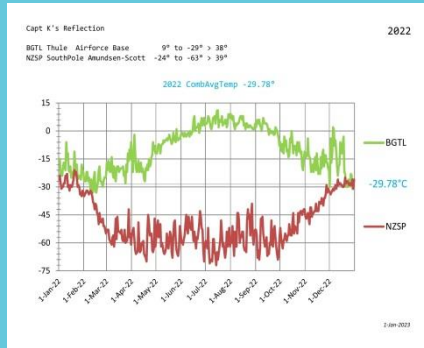

2018 - 2024

so far