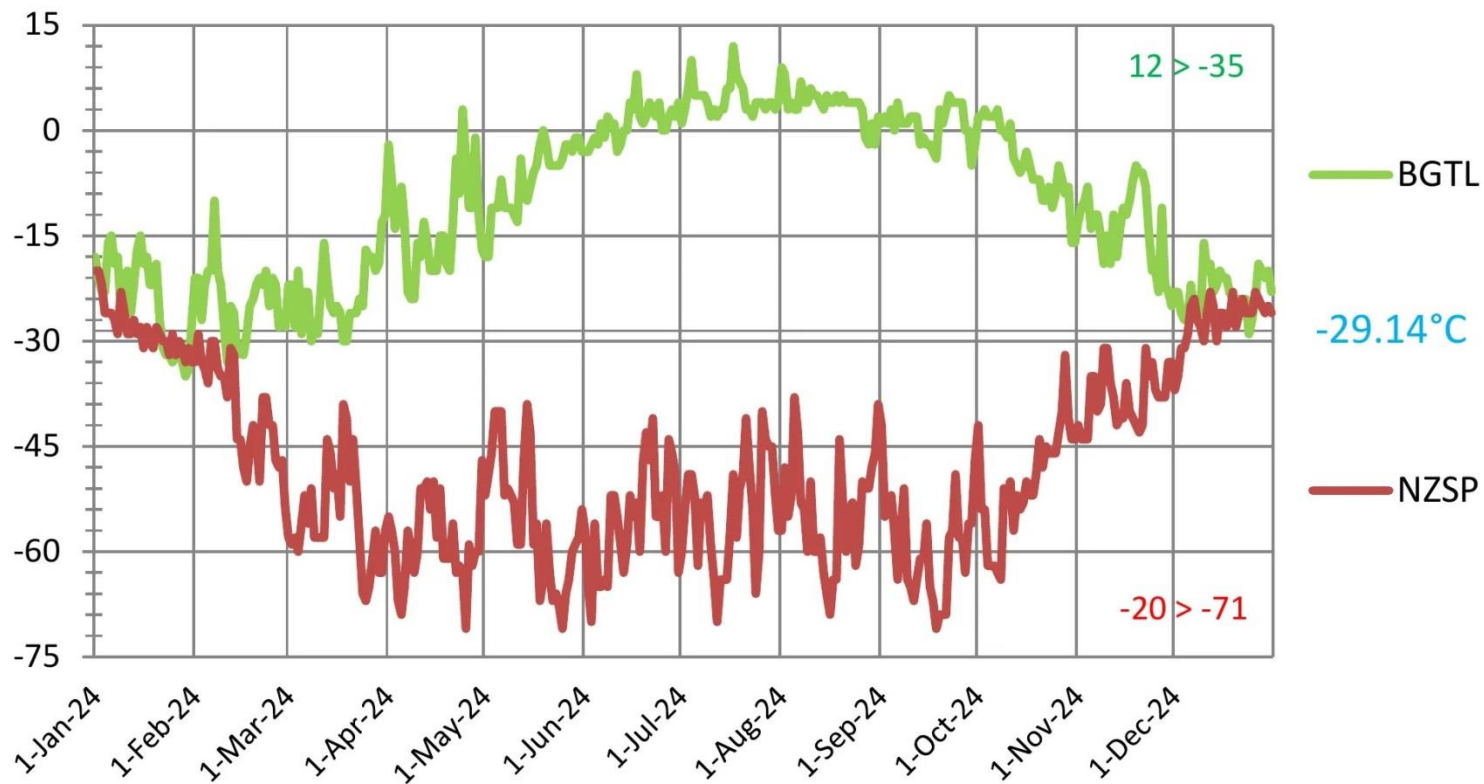

2020 CombAvgTemp -29.60°

Capt K's Reflection

2021

BGTL Thule Airforce Base 9° to -29° > 38°
NZSP SouthPole Amundsen-Scott -24° to -63° > 39°

2021 CombAvgTemp -29.61°

Capt K's Reflection

2022

BGTL Thule Airforce Base 9° to -29° > 38°
NZSP SouthPole Amundsen-Scott -24° to -63° > 39°

2022 CombAvgTemp -29.78°

Capt K's Reflection

2023

BGTL Thule Airforce Base 9° to -29° > 38°
NZSP SouthPole Amundsen-Scott -24° to -63° > 39°

2023 CombAvgTemp -29.27°

Capt K's Reflection

2024

BGTL Pituffic Space Base 9° to -29° > 38°
 NZSP SouthPole Amundsen-Scott -24° to -63° > 39°

2024 CombAvgTemp -29.14°

Combined Statistics

Capt K's Reflection

2018 - 2024

BGTL Pituffic Space Base 9° to -29° > 38°
NZSP SouthPole Amundsen-Scott -24° to -63° > 39°

Capt K's Olympics

Hall of Fame GER 2011