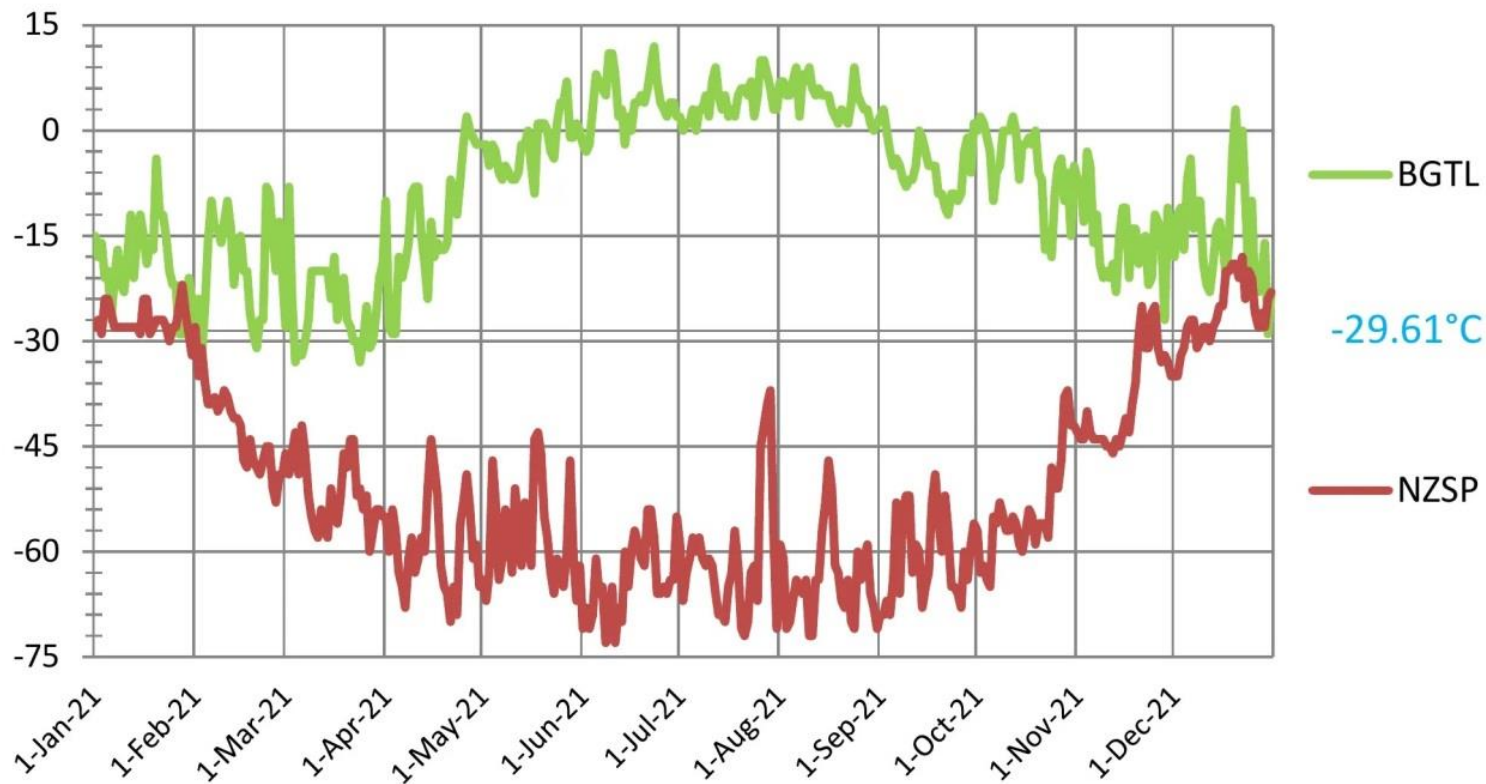

Capt K's Reflection

2019

BGTL Thule Airforce Base 9° to -29° > 38°
NZSP SouthPole Amundsen-Scott -24° to -63° > 39°

2019 CombAvgTemp -28.73°

Capt K's Reflection

2020

BGTL Thule Airforce Base 9° to -29° > 38°
NZSP SouthPole Amundsen-Scott -24° to -63° > 39°

2020 CombAvgTemp -29.60°

Capt K's Reflection

2021

BGTL Thule Airforce Base 9° to -29° > 38°
NZSP SouthPole Amundsen-Scott -24° to -63° > 39°

2021 CombAvgTemp -29.61°

Capt K's Reflection

2022

BGTL Thule Airforce Base 9° to -29° > 38°
NZSP SouthPole Amundsen-Scott -24° to -63° > 39°

2022 CombAvgTemp -29.78°

Capt K's Reflection

2023

BGTL Thule Airforce Base 9° to -29° > 38°
NZSP SouthPole Amundsen-Scott -24° to -63° > 39°

2023 CombAvgTemp -29.27°

Capt K's Reflection

2024

BGTL Pituffic Space Base 9° to -29° > 38°
 NZSP SouthPole Amundsen-Scott -24° to -63° > 39°