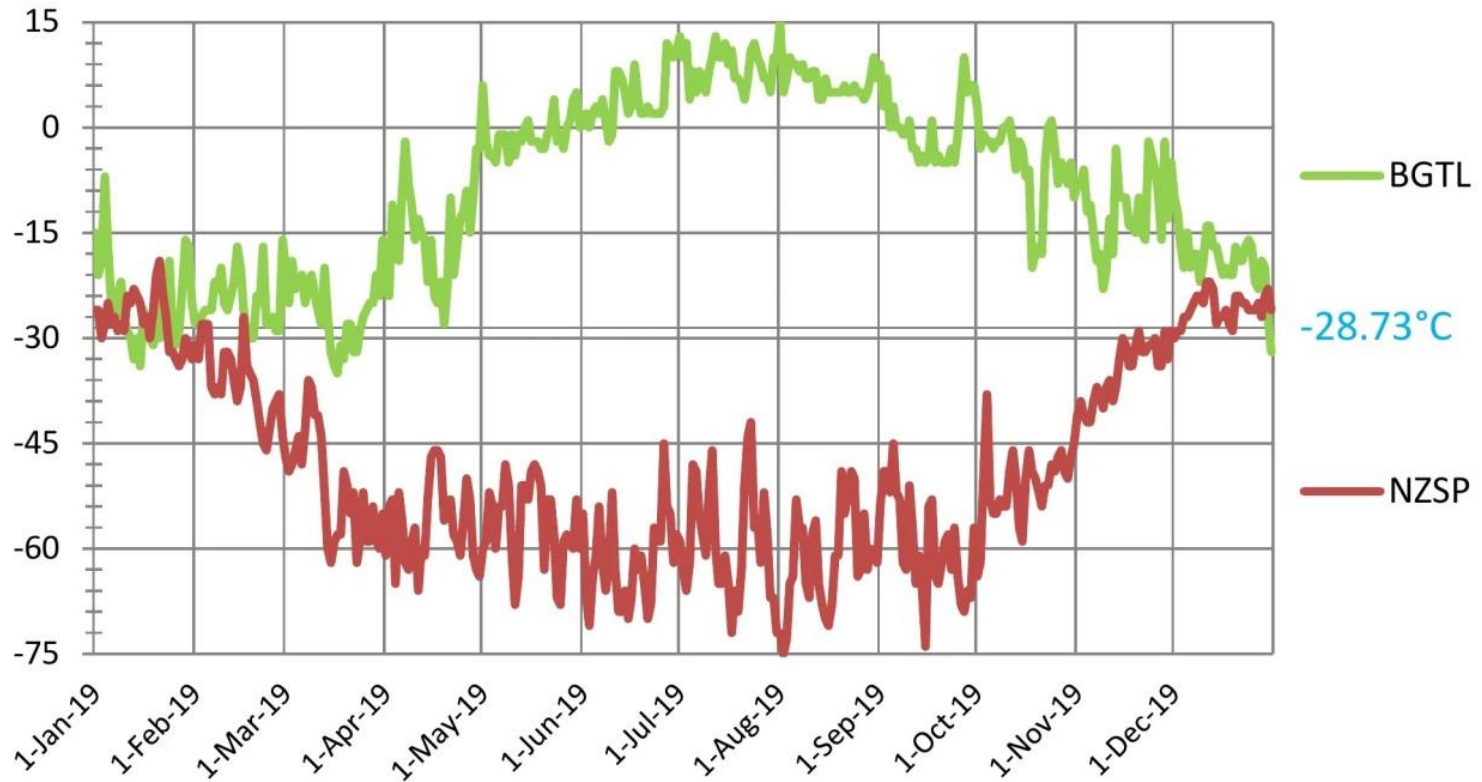

**Thank you, Capt K
Deine letzte Crew
Your last Crew**

2018 - 2024

so far

Capt K's Reflection

2018

BGTL Thule Airforce Base 9° to -29° > 38°
 NZSP SouthPole Amundsen-Scott -24° to -63° > 39°

2018 CombAvgTemp -28.55°

Capt K's Reflection

2019

BGTL Thule Airforce Base 9° to -29° > 38°
NZSP SouthPole Amundsen-Scott -24° to -63° > 39°

2019 CombAvgTemp -28.73°

Capt K's Reflection

2020

BGTL Thule Airforce Base 9° to -29° > 38°
NZSP SouthPole Amundsen-Scott -24° to -63° > 39°

2020 CombAvgTemp -29.60°

Capt K's Reflection

2021

BGTL Thule Airforce Base 9° to -29° > 38°
NZSP SouthPole Amundsen-Scott -24° to -63° > 39°

2021 CombAvgTemp -29.61°

Capt K's Reflection

2022

BGTL Thule Airforce Base 9° to -29° > 38°
NZSP SouthPole Amundsen-Scott -24° to -63° > 39°