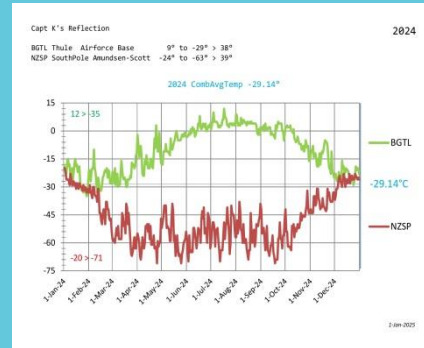

2018 - 2024

so far