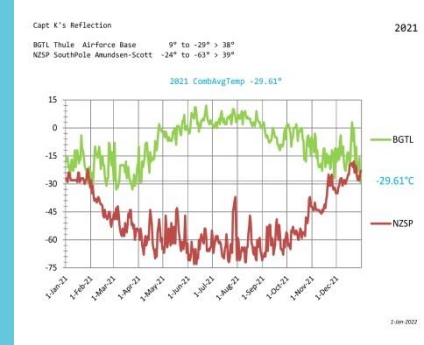

2018 - 2024

so far