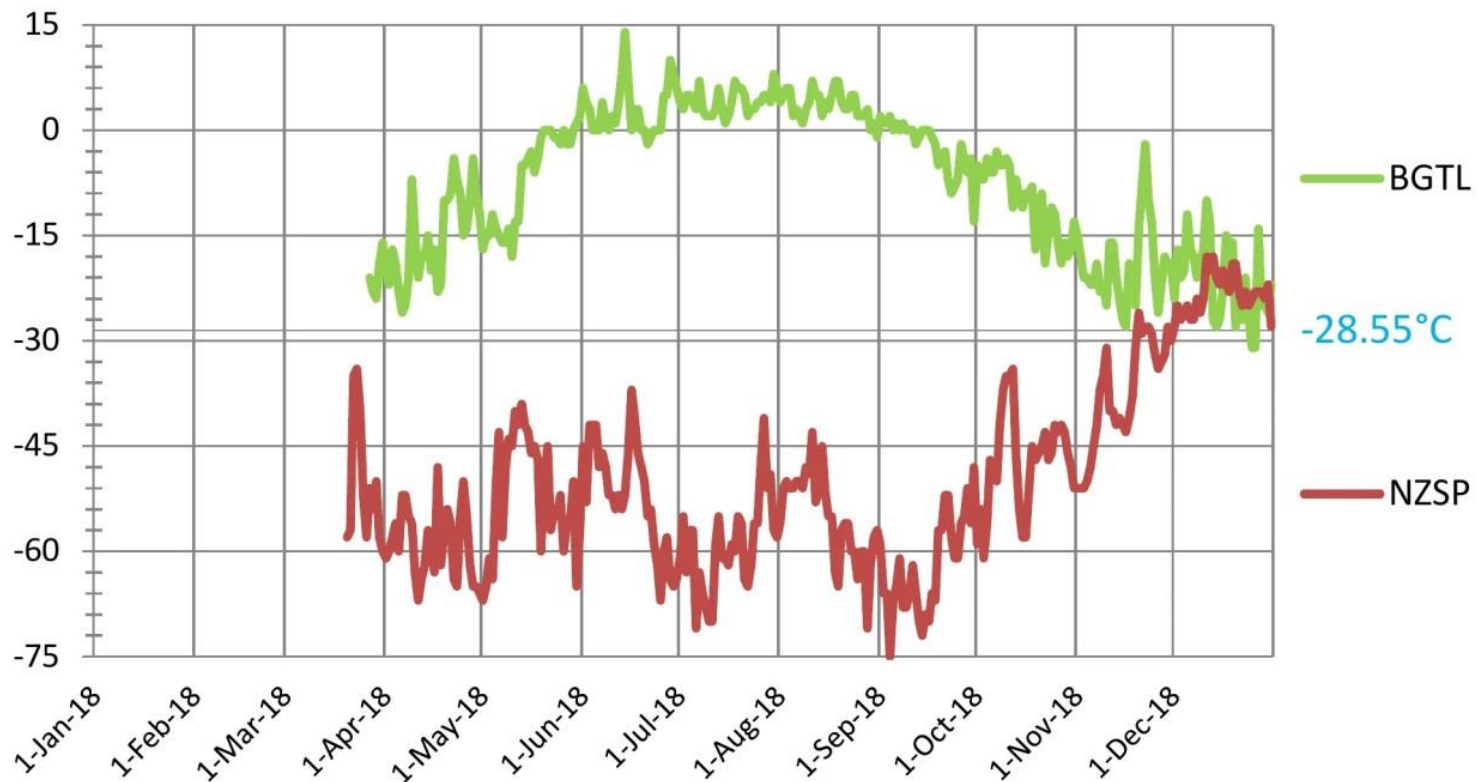

**Thank you, Capt K
Deine letzte Crew
Your last Crew**

2018 - 2024

so far

Capt K's Reflection

2018

BGTL Thule Airforce Base 9° to -29° > 38°
 NZSP SouthPole Amundsen-Scott -24° to -63° > 39°

2018 CombAvgTemp -28.55°

Capt K's Reflection

2019

BGTL Thule Airforce Base 9° to -29° > 38°
NZSP SouthPole Amundsen-Scott -24° to -63° > 39°

2019 CombAvgTemp -28.73°

Capt K's Reflection

2020

BGTL Thule Airforce Base 9° to -29° > 38°
NZSP SouthPole Amundsen-Scott -24° to -63° > 39°

2020 CombAvgTemp -29.60°

Capt K's Reflection

2021

BGTL Thule Airforce Base 9° to -29° > 38°
NZSP SouthPole Amundsen-Scott -24° to -63° > 39°

2021 CombAvgTemp -29.61°

Capt K's Reflection

2022

BGTL Thule Airforce Base 9° to -29° > 38°
NZSP SouthPole Amundsen-Scott -24° to -63° > 39°