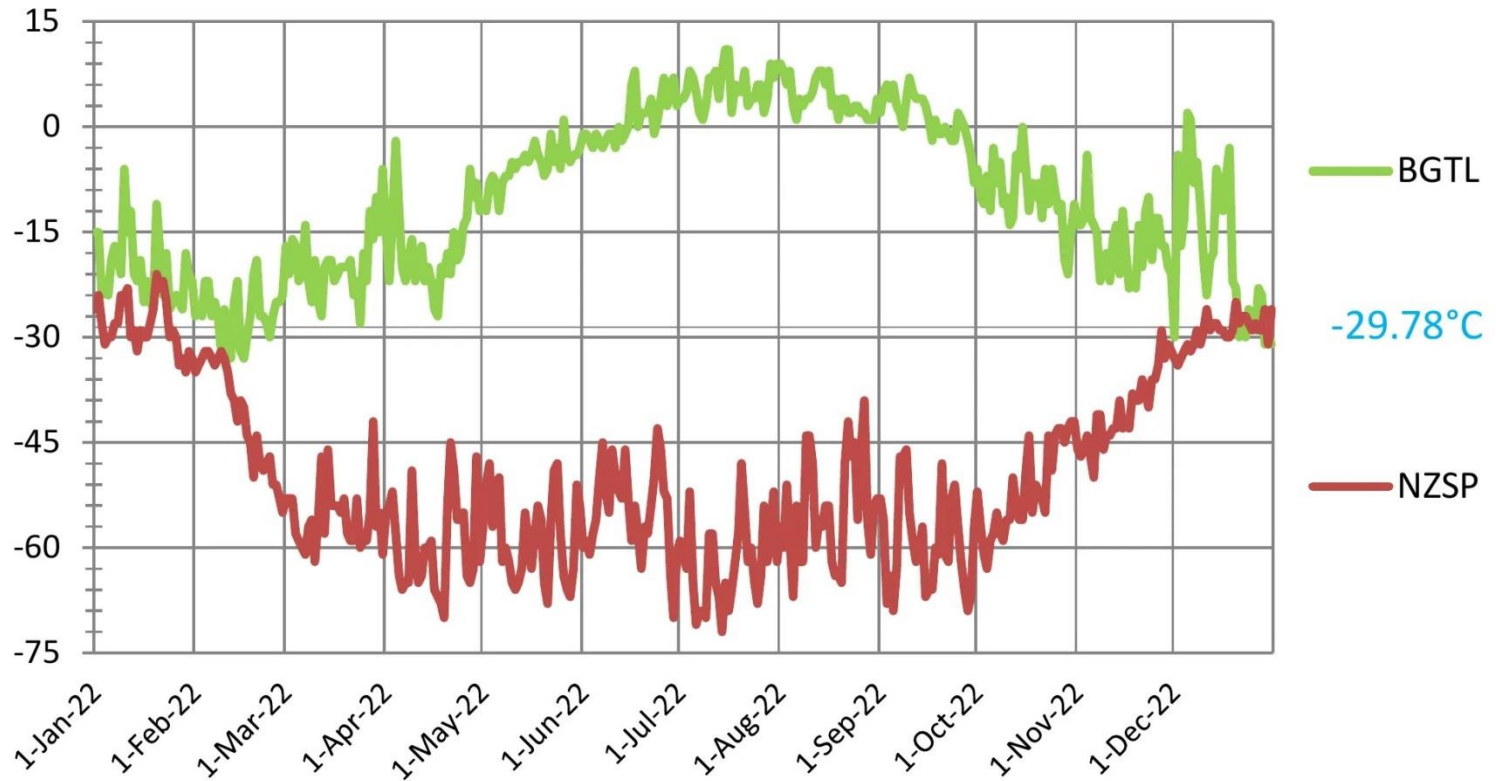

2020 CombAvgTemp -29.60°

Capt K's Reflection

2021

BGTL Thule Airforce Base 9° to -29° > 38°
NZSP SouthPole Amundsen-Scott -24° to -63° > 39°

2021 CombAvgTemp -29.61°

Capt K's Reflection

2022

BGTL Thule Airforce Base 9° to -29° > 38°
NZSP SouthPole Amundsen-Scott -24° to -63° > 39°

2022 CombAvgTemp -29.78°

Capt K's Reflection

2023

BGTL Thule Airforce Base 9° to -29° > 38°
NZSP SouthPole Amundsen-Scott -24° to -63° > 39°

2023 CombAvgTemp -29.27°

Capt K's Reflection

2024

BGTL Pituffic Space Base 9° to -29° > 38°
 NZSP SouthPole Amundsen-Scott -24° to -63° > 39°