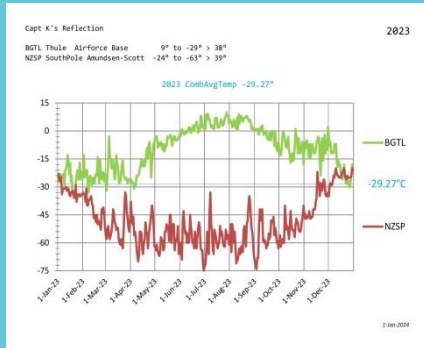

2018 - 2024

so far