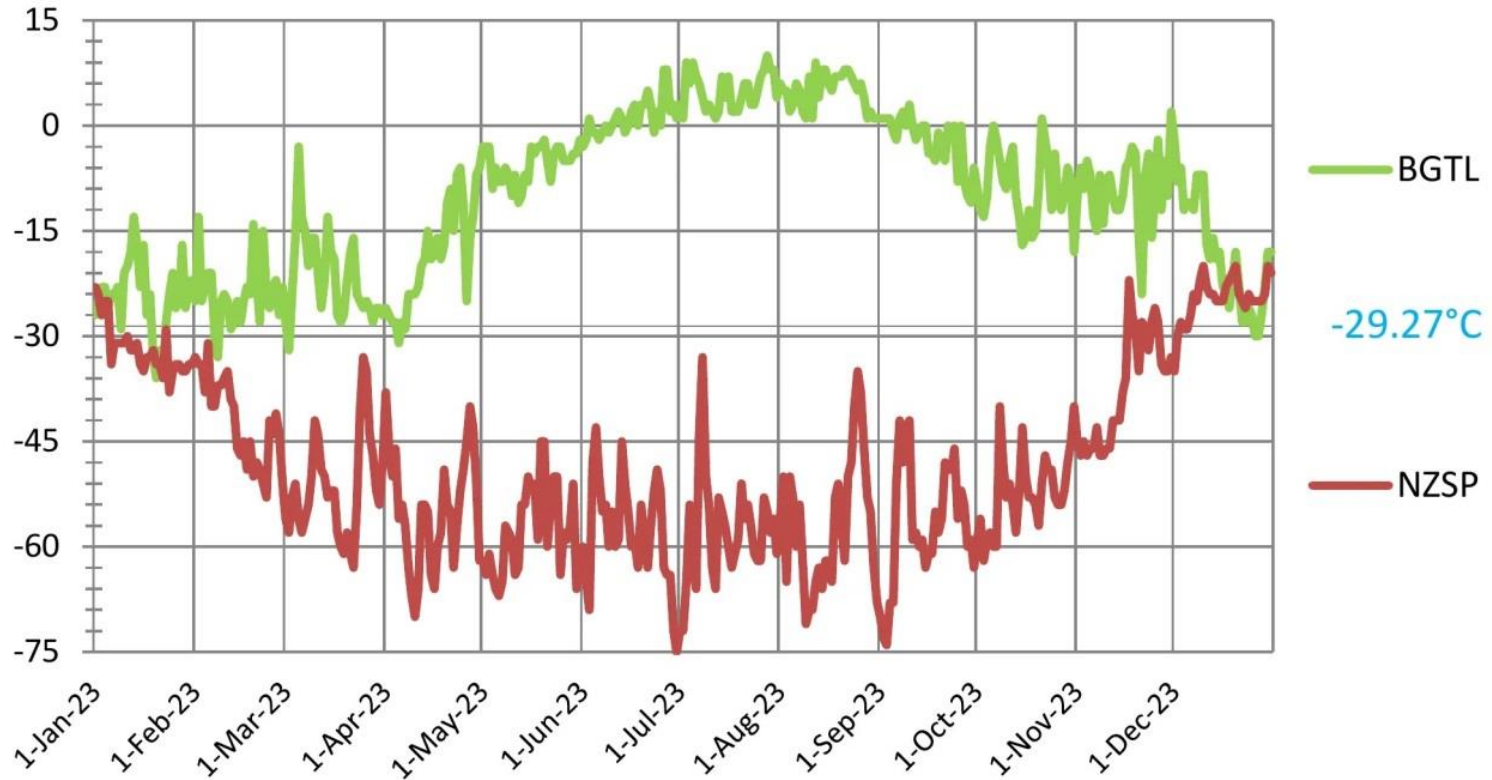

2020 CombAvgTemp -29.60°

Capt K's Reflection

2021

BGTL Thule Airforce Base 9° to -29° > 38°
NZSP SouthPole Amundsen-Scott -24° to -63° > 39°

2021 CombAvgTemp -29.61°

Capt K's Reflection

2022

BGTL Thule Airforce Base 9° to -29° > 38°
NZSP SouthPole Amundsen-Scott -24° to -63° > 39°

2022 CombAvgTemp -29.78°

Capt K's Reflection

2023

BGTL Thule Airforce Base 9° to -29° > 38°
NZSP SouthPole Amundsen-Scott -24° to -63° > 39°

2023 CombAvgTemp -29.27°

Capt K's Reflection

2024

BGTL Pituffic Space Base 9° to -29° > 38°
 NZSP SouthPole Amundsen-Scott -24° to -63° > 39°

2024 CombAvgTemp -29.14°

Combined Statistics

Capt K's Reflection

2018 - 2024

BGTL Pituffic Space Base 9° to -29° > 38°
NZSP SouthPole Amundsen-Scott -24° to -63° > 39°

Capt K's Olympics

Hall of Fame GER 2011