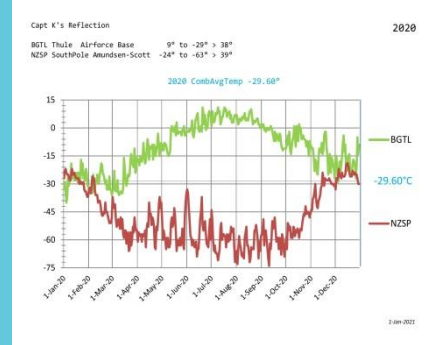

2018 - 2024

so far