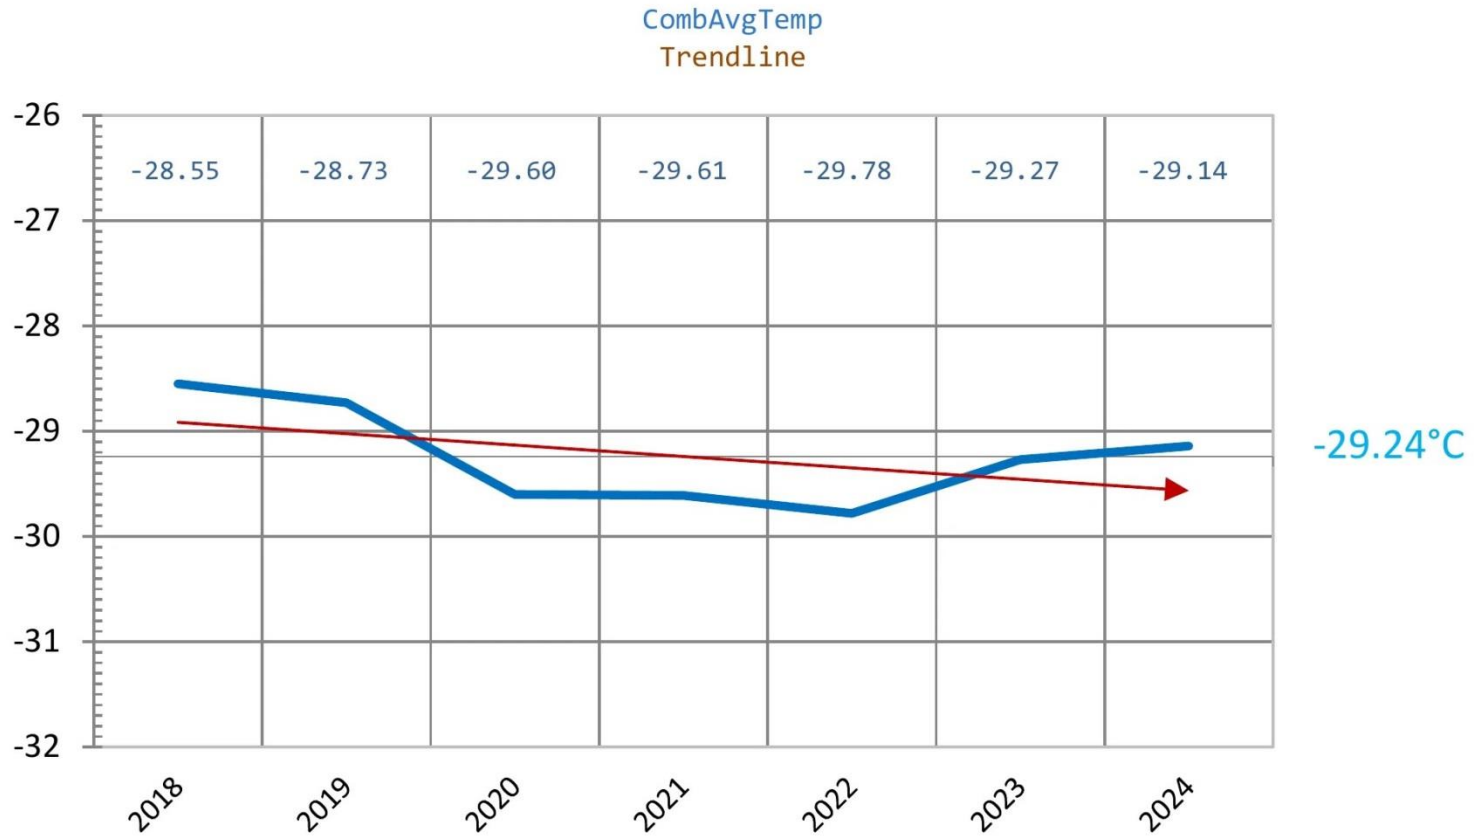

2022 CombAvgTemp -29.78°

Capt K's Reflection

2023

BGTL Thule Airforce Base 9° to -29° > 38°
NZSP SouthPole Amundsen-Scott -24° to -63° > 39°

2023 CombAvgTemp -29.27°

Capt K's Reflection

2024

BGTL Pituffic Space Base 9° to -29° > 38°
 NZSP SouthPole Amundsen-Scott -24° to -63° > 39°

2024 CombAvgTemp -29.14°

Combined Statistics

Capt K's Reflection

2018 - 2024

BGTL Pituffic Space Base 9° to -29° > 38°
NZSP SouthPole Amundsen-Scott -24° to -63° > 39°

Capt K's Olympics

Hall of Fame GER 2011