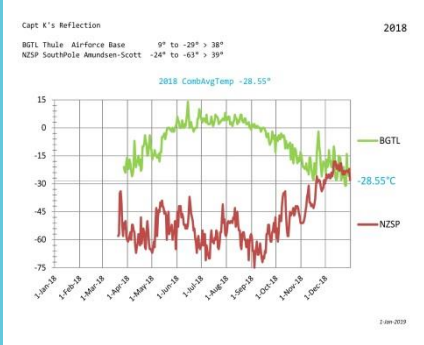

2018 - 2024

so far