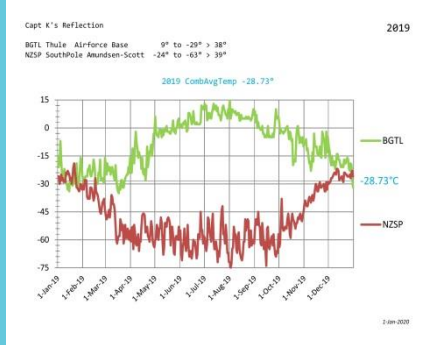

2018 - 2024

so far